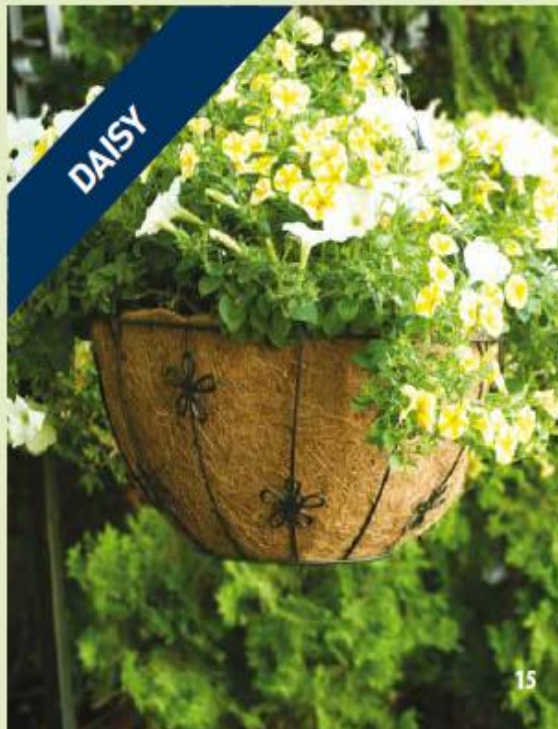

AQUASAV™ RETAIL COLLECTIONS

- AquaSav™ liners included with all planters
- Variety of contemporary and timeless designs
- Matching pieces create a complete look
- Versatile mounting brackets included with all window/deck planters