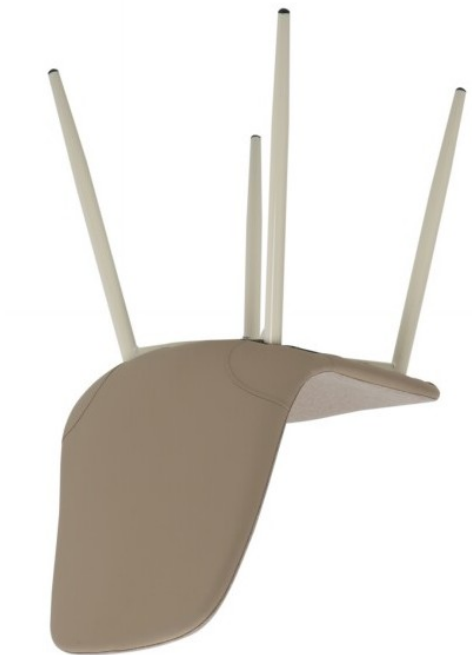

Colors PU or FABRIC

OKC-1112 Chair

Loft style chair with powder coating leg.

Available:

Colors PU or FABRIC

OKC-5541 Chair

Comfortable & sleek swing chair in any colors

Available:

All PU collors and ALL fabric colors

INNOVATIVE FURNITURE SOLUTIONS

OKC-1094 Chair

Comfortable & sleek swing chair in black, grey and brown

Available:

Black, grey and brown

Size: W43 · D63.5 · H95
Material: eco leather+chrome
Colour: black