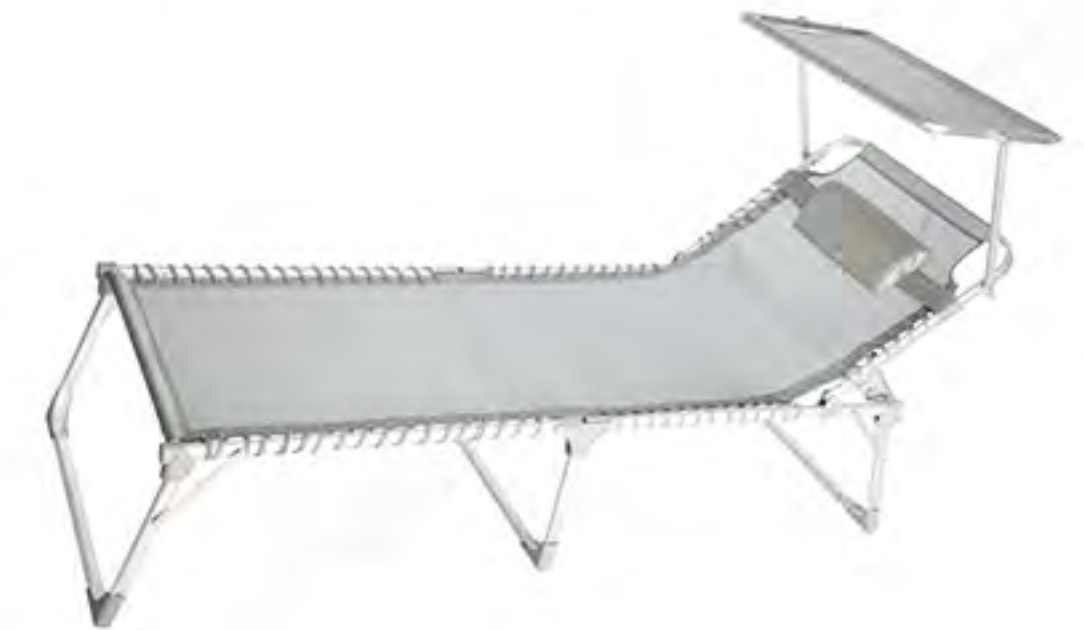

W 0024-3

Size : 214/200X72X38CM
Frame : ALU 20X30X1.0MM
Fabric : TEXTILENE 4X4
Packing : 85X41X78CM/2PCS