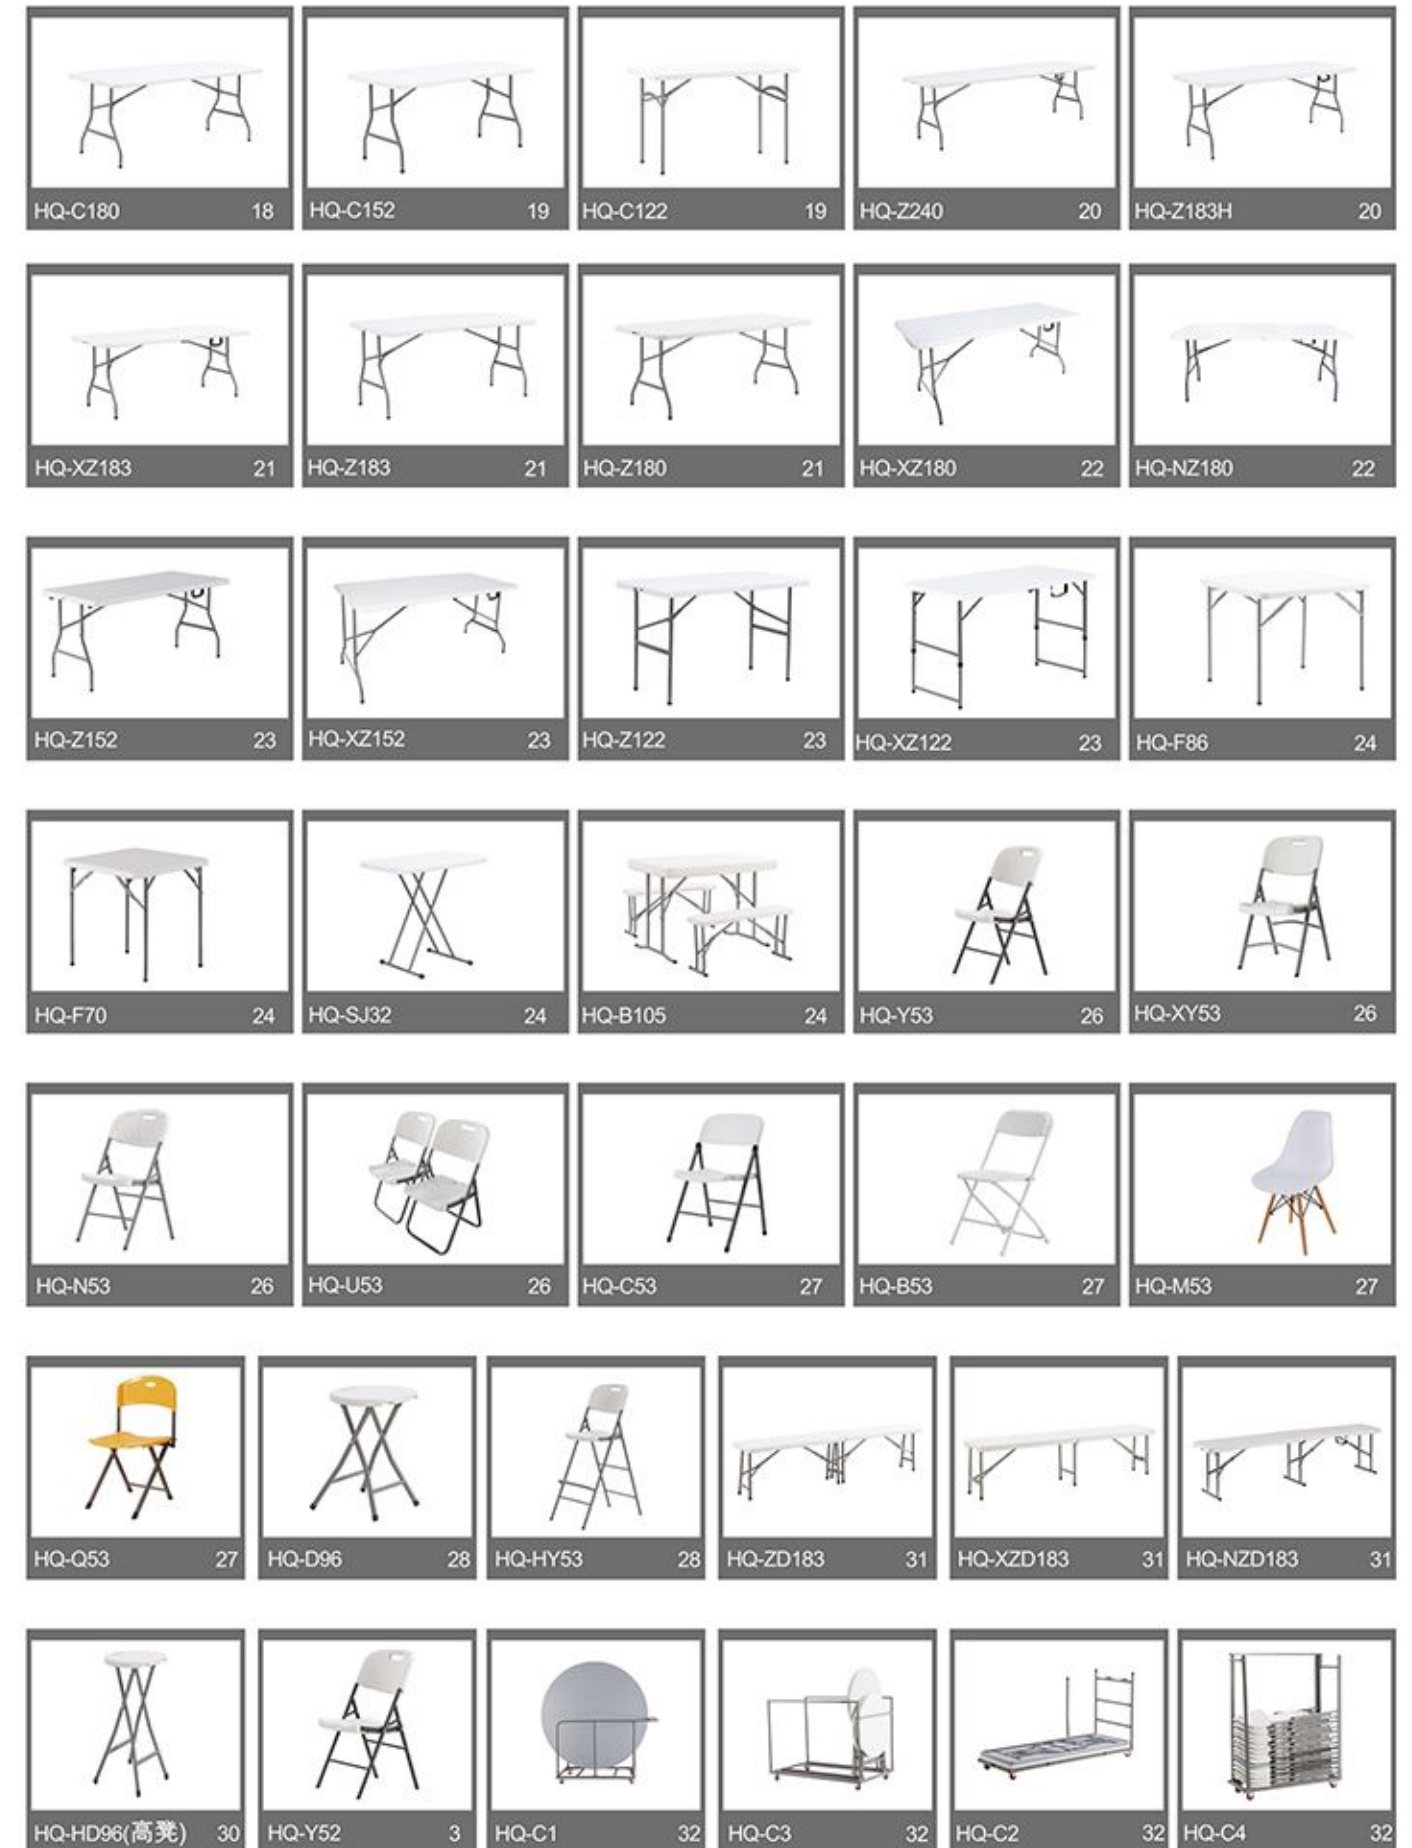

Products Catalogue

Stable structure, perfect design, rigorous work, for the pursuit of quality is always more than others.