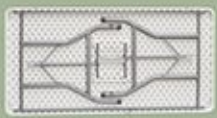

6 seat

HQ-C180

6FT Regular Table
 Material: HDPE plastic panel 4cm
 Size: 180*76*74cm
 Steel tube size: 25*1.0mm
 LoadingQTY:GP/HC 400/950pcs
 NW/GW:12.6/13.6kg CBM:0.071/pc

6-8 seat

HQ-C152

5FT Regular Table
 Material: HDPE plastic panel 4.5cm
 Size: 152*76*74cm
 Steel tube size: 25*1.0mm
 LoadingQTY:GP/HC 430/1050pcs
 NW/GW:12.5/13.5kg CBM:0.065/pc