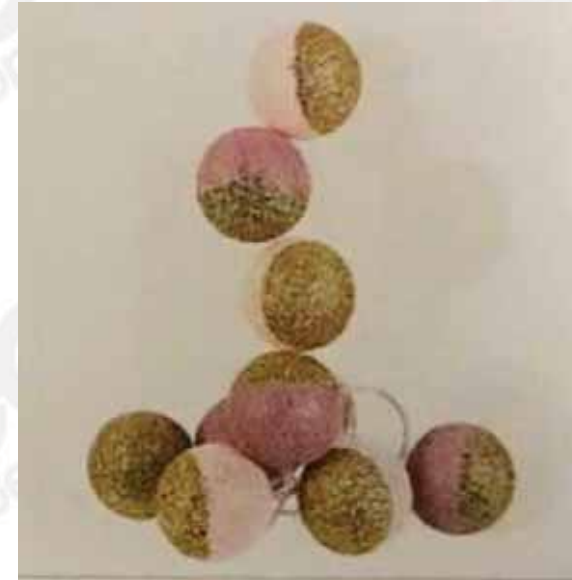

Decorative Light -light chain

SL2016

- 10LED Cotton ball light chain
- LED colour: warm white
  Size:D6cm
- 2*AA battery box (battery not included)