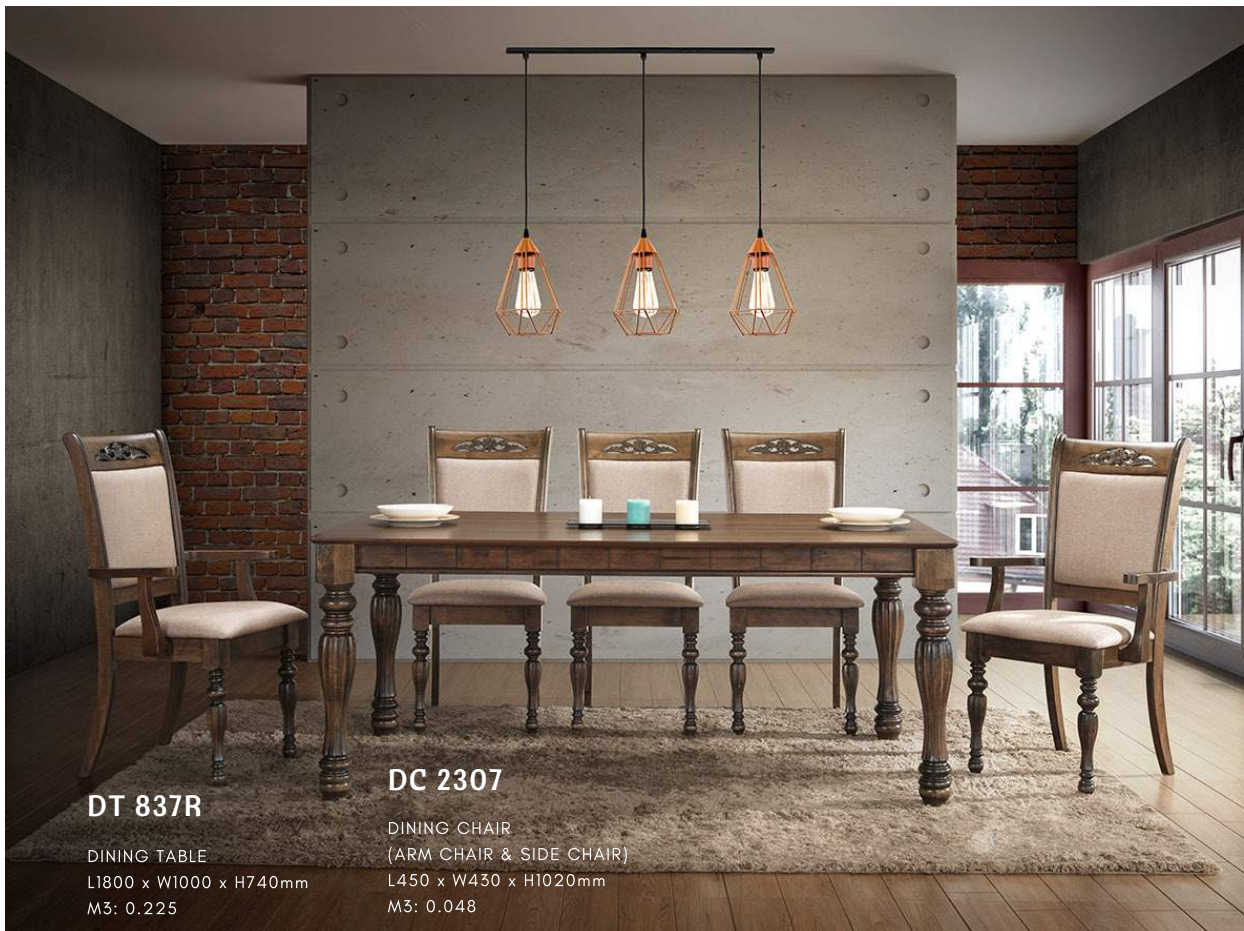

Verona Series - I

DT 837R

DINING TABLE
L1800 x W1000 x H740mm
M3: 0.225

DC 2307 L

DINING CHAIR (WITH LINE)
(ARM CHAIR & SIDE CHAIR)
L450 x W430 x H1020mm
M3: 0.048

DT 837R

DINING TABLE
L1800 x W1000 x H740mm
M3: 0.225