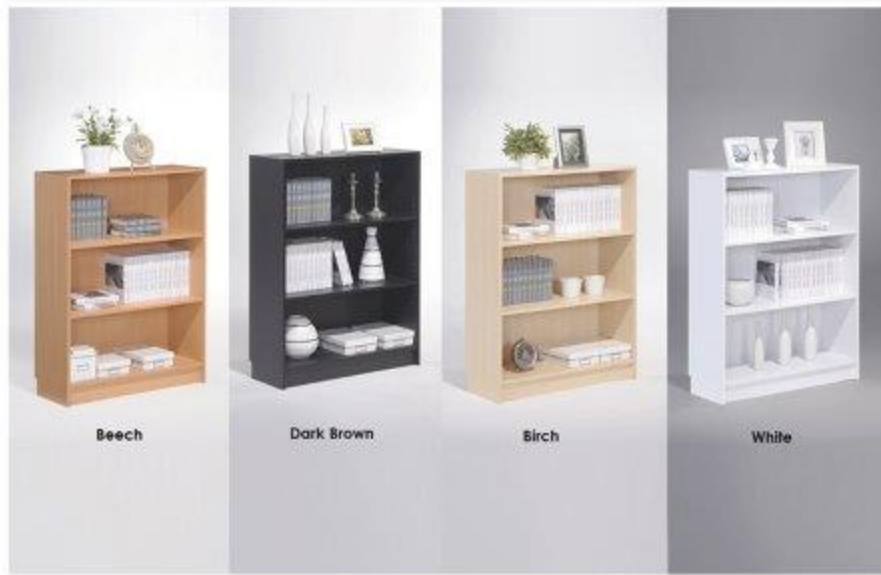

Beech

Dark Brown

Birch

White

SR 890029

Size: H884 x L800 x W330mm
M3: 0.035
Weight: 16kg

SR 890030

Size: H1200 x L800 x W330mm
M3: 0.042
Weight: 22kg