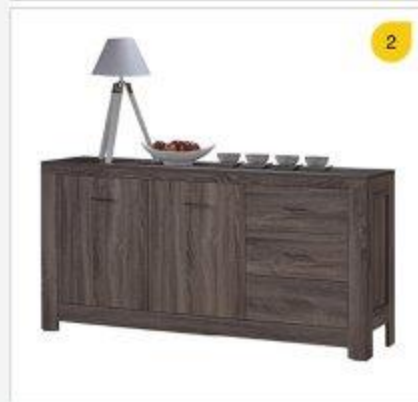

3. FC 850029

Size: H1860 x L1190 x W440mm
M3: 0.213
Weight: 95kg