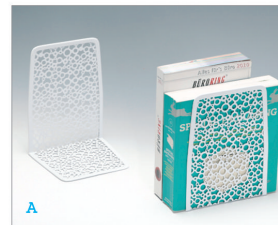

Here are three kinds of **patterns** to choose from.

A/ MODEL-ST029X
DESCRIPTION: W32D12.5H45.5
PACKING: 12PCS
MEASURE: W48D40.5H66

B/ MODEL-ST031F
DESCRIPTION: W32D9H29.5
PACKING: 4PCS
MEASURE: W34D38H31.5

C/ MODEL-ST019F
DESCRIPTION: W43D24.5H7.5
PACKING: 12PCS
MEASURE: W47.5D38.5H5

B/ MODEL-ST016F
DESCRIPTION: W14D33.5H27.5
PACKING: 3PCS
MEASURE: W43D35H29.5

C/ MODEL-ST018F
DESCRIPTION: W36.5D24.5H7.5
PACKING: 12PCS
MEASURE: W47.5D38.5H5

A/ MODEL-HY3002Q
DESCRIPTION: W7.4D25H31.5
PACKING: 6/24PCS
MEASURE: W51D49H55

B/ MODEL-HY1742322F
DESCRIPTION: W32D30H24.5
PACKING: 2PCS
MEASURE: W61D33H26

C/ MODEL-HY3574Q
DESCRIPTION: W27.5D34H8
PACKING: 24PCS
MEASURE: W79D36H65.5

A

A

A

B

B

B

C

C

C

MODEL-HY2012Q
DESCRIPTION: W35D25H5.5
PACKING: 24PCS
MEASURE: W38D27H37

The HONOR line of workspace products has the breadth and the right user-friendly focus to ensure that all your paperwork is organized and all your supplies are at your fingertips.

Metal Desk Accessories

A/ MODEL-HY3774Q
DESCRIPTION: W13D13H18.2
PACKING: 6/24PCS
MEASURE: W63D32H39

B/ MODEL-HY2179X
DESCRIPTION: W12D9.5H15.5
PACKING: 24PCS
MEASURE: W20D17H21

A/ MODEL-HY2179Q
DESCRIPTION: W12D10H13.5
PACKING: 24PCS
MEASURE: W28D26H15

B/ MODEL-HY2406F
DESCRIPTION: W13.5D12H16.5
PACKING: 24PCS
MEASURE: W28D26H15

A/ MODEL-HY2178Q
DESCRIPTION: W16.5D13.5H21
PACKING: 24PCS
MEASURE: W26D22.5H28

B/ MODEL-HY8100X
DESCRIPTION: W13.5D10.5H16
PACKING: 20PCS
MEASURE: W26.5D13H23

A

A

A

B

B

B