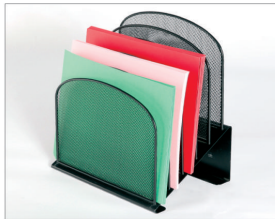

Metal Desk Accessories

Organizer

File Rack

When working, you may need a set of high-quality desktop office products, a set of products with graceful appearance and powerful functions that can be integrated into your home and office perfectly. With its unique individual design and environment-protective and humanistic material, metal reticulate stationery of HONOR brand builds comfortable and free space for you to work.