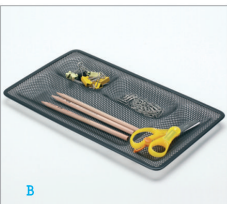

NEW

A/ Model:hy2417
Description:W6.5D31H2.5
Packing:12/96pcs
Measure:W33.3D42.1H47

B/ Model:hy69052A
Description:W31.5D18H2
Packing:12/48pcs
Measure:W34D28H39.5

C/ Model:hy2175
Description:W29D16H4
Packing:6/24pcs
Measure:W31.3D52.7H35.5