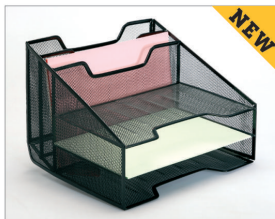

Metal Desk Accessories

Organizer

Model:1742322
Description: W32D30H24.7
Packing: 4pcs
Measure: W75D33.5H31