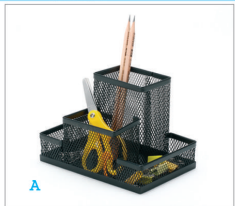

Organizer

A/ Model:hy63318
Description:W15.3D10.3H10
Packing:24pcs
Measure:W36.5D34H33

B/ Model:hy69058
Description:W20D10H10
Packing:6/24pcs
Measure:W44.5D33.5H32