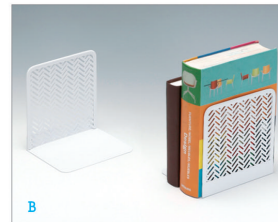

Here are three kinds of **patterns** to choose from.

A/ MODEL-ST029X
DESCRIPTION: W32D12.5H45.5
PACKING: 12PCS
MEASURE: W48D40.5H66

B/ MODEL-ST031F
DESCRIPTION: W32D9H29.5
PACKING: 4PCS
MEASURE: W34D38H31.5

C/ MODEL-ST019F
DESCRIPTION: W43D24.5H7.5
PACKING: 12PCS
MEASURE: W47.5D38.5H5

B/ MODEL-ST016F
DESCRIPTION: W14D33.5H27.5
PACKING: 3PCS
MEASURE: W43D35H29.5

C/ MODEL-ST018F
DESCRIPTION: W36.5D24.5H7.5
PACKING: 12PCS
MEASURE: W47.5D38.5H5

A/ MODEL-HY3002Q
DESCRIPTION: W7.4D25H31.5
PACKING: 6/24PCS
MEASURE: W51D49H55

B/ MODEL-HY1742322F
DESCRIPTION: W32D30H24.5
PACKING: 2PCS
MEASURE: W61D33H26

C/ MODEL-HY3574Q
DESCRIPTION: W27.5D34H8
PACKING: 24PCS
MEASURE: W79D36H65.5

A

A

A

B

B

B

C

C

C

MODEL-HY2012Q
DESCRIPTION: W35D25H5.5
PACKING: 24PCS
MEASURE: W38D27H37

The HONOR line of workspace products has the breadth and the right user-friendly focus to ensure that all your paperwork is organized and all your supplies are at your fingertips.

Metal Desk Accessories

A/ MODEL-HY3774Q
DESCRIPTION: W13D13H18.2
PACKING: 6/24PCS
MEASURE: W63D32H39

B/ MODEL-HY2179X
DESCRIPTION: W12D9.5H15.5
PACKING: 24PCS
MEASURE: W20D17H21

A/ MODEL-HY2179Q
DESCRIPTION: W12D10H13.5
PACKING: 24PCS
MEASURE: W28D26H15

B/ MODEL-HY2406F
DESCRIPTION: W13.5D12H16.5
PACKING: 24PCS
MEASURE: W28D26H15

A/ MODEL-HY2178Q
DESCRIPTION: W16.5D13.5H21
PACKING: 24PCS
MEASURE: W26D22.5H28

B/ MODEL-HY8100X
DESCRIPTION: W13.5D10.5H16
PACKING: 20PCS
MEASURE: W26.5D13H23

A

A

A

B

B

B