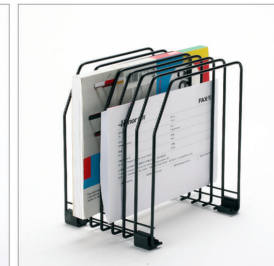

Model:st013
Description: D12H15
Packing: 12/144pcs
Measure: W58.5D43.5H40.5

Model:st007
Description: W12D8H9
Packing: 6/60pcs
Measure: W52D27.5H54.5

Model:ST014
Description: W18.5D15.5H21.5
Packing: 8pcs
Measure: W42D34.6H24.5