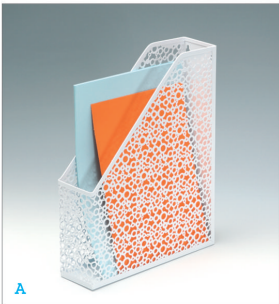

Here are three kinds of **patterns** to choose from.

A/ MODEL-ST029X
DESCRIPTION: W32D12.5H45.5
PACKING: 12PCS
MEASURE: W48D40.5H66

B/ MODEL-ST031F
DESCRIPTION: W32D9H29.5
PACKING: 4PCS
MEASURE: W34D38H31.5

C/ MODEL-ST019F
DESCRIPTION: W43D24.5H7.5
PACKING: 12PCS
MEASURE: W47.5D38.5H5

B/ MODEL-ST016F
DESCRIPTION: W14D33.5H27.5
PACKING: 3PCS
MEASURE: W43D35H29.5

C/ MODEL-ST018F
DESCRIPTION: W36.5D24.5H7.5
PACKING: 12PCS
MEASURE: W47.5D38.5H5

A/ MODEL-HY3002Q
DESCRIPTION: W7.4D25H31.5
PACKING: 6/24PCS
MEASURE: W51D49H55

B/ MODEL-HY1742322F
DESCRIPTION: W32D30H24.5
PACKING: 2PCS
MEASURE: W61D33H26

C/ MODEL-HY3574Q
DESCRIPTION: W27.5D34H8
PACKING: 24PCS
MEASURE: W79D36H65.5

A

A

A

B

B

B

C

C

C

MODEL-HY2012Q
DESCRIPTION: W35D25H5.5
PACKING: 24PCS
MEASURE: W38D27H37

The HONOR line of workspace products has the breadth and the right user-friendly focus to ensure that all your paperwork is organized and all your supplies are at your fingertips.

Metal Desk Accessories

A/ MODEL-HY3774Q
DESCRIPTION: W13D13H18.2
PACKING: 6/24PCS
MEASURE: W63D32H39

B/ MODEL-HY2179X
DESCRIPTION: W12D9.5H15.5
PACKING: 24PCS
MEASURE: W20D17H21

A/ MODEL-HY2179Q
DESCRIPTION: W12D10H13.5
PACKING: 24PCS
MEASURE: W28D26H15

B/ MODEL-HY2406F
DESCRIPTION: W13.5D12H16.5
PACKING: 24PCS
MEASURE: W28D26H15

A/ MODEL-HY2178Q
DESCRIPTION: W16.5D13.5H21
PACKING: 24PCS
MEASURE: W26D22.5H28

B/ MODEL-HY8100X
DESCRIPTION: W13.5D10.5H16
PACKING: 20PCS
MEASURE: W26.5D13H23

A

A

A

B

B

B