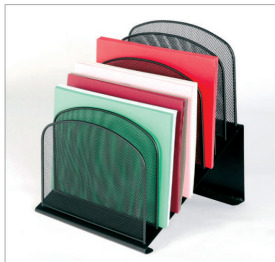

MODEL:HY0247
DESCRIPTION: W29D18.5H30
PACKING: 4PCS
MEASURE: W39D31H33