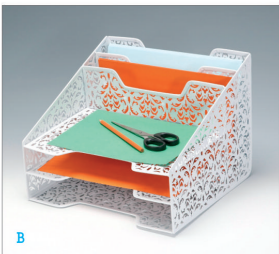

Here are three kinds of **patterns** to choose from.

A/ MODEL-ST029X
DESCRIPTION: W32D12.5H45.5
PACKING: 12PCS
MEASURE: W48D40.5H66

B/ MODEL-ST031F
DESCRIPTION: W32D9H29.5
PACKING: 4PCS
MEASURE: W34D38H31.5

C/ MODEL-ST019F
DESCRIPTION: W43D24.5H7.5
PACKING: 12PCS
MEASURE: W47.5D38.5H5

B/ MODEL-ST016F
DESCRIPTION: W14D33.5H27.5
PACKING: 3PCS
MEASURE: W43D35H29.5

C/ MODEL-ST018F
DESCRIPTION: W36.5D24.5H7.5
PACKING: 12PCS
MEASURE: W47.5D38.5H5

A/ MODEL-HY3002Q
DESCRIPTION: W7.4D25H31.5
PACKING: 6/24PCS
MEASURE: W51D49H55

B/ MODEL-HY1742322F
DESCRIPTION: W32D30H24.5
PACKING: 2PCS
MEASURE: W61D33H26

C/ MODEL-HY3574Q
DESCRIPTION: W27.5D34H8
PACKING: 24PCS
MEASURE: W79D36H65.5

A

A

A

B

B

B

C

C

C

MODEL-HY2012Q
DESCRIPTION: W35D25H5.5
PACKING: 24PCS
MEASURE: W38D27H37

The HONOR line of workspace products has the breadth and the right user-friendly focus to ensure that all your paperwork is organized and all your supplies are at your fingertips.

Metal Desk Accessories

A/ MODEL-HY3774Q
DESCRIPTION: W13D13H18.2
PACKING: 6/24PCS
MEASURE: W63D32H39

B/ MODEL-HY2179X
DESCRIPTION: W12D9.5H15.5
PACKING: 24PCS
MEASURE: W20D17H21

A/ MODEL-HY2179Q
DESCRIPTION: W12D10H13.5
PACKING: 24PCS
MEASURE: W28D26H15

B/ MODEL-HY2406F
DESCRIPTION: W13.5D12H16.5
PACKING: 24PCS
MEASURE: W28D26H15

A/ MODEL-HY2178Q
DESCRIPTION: W16.5D13.5H21
PACKING: 24PCS
MEASURE: W26D22.5H28

B/ MODEL-HY8100X
DESCRIPTION: W13.5D10.5H16
PACKING: 20PCS
MEASURE: W26.5D13H23

A

A

A

B

B

B