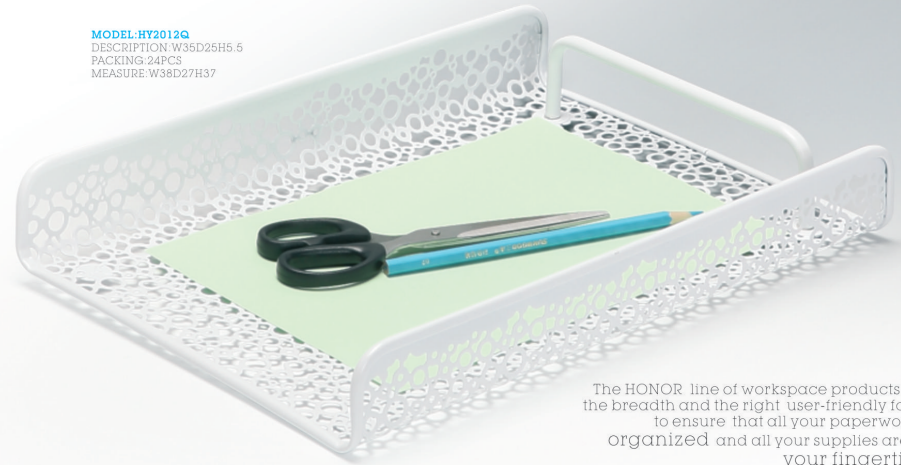

C

MODEL-HY2012Q
DESCRIPTION: W35D25H5.5
PACKING: 24PCS
MEASURE: W38D27H37

The HONOR line of workspace products has the breadth and the right user-friendly focus to ensure that all your paperwork is organized and all your supplies are at your fingertips.

Metal Desk Accessories

A/ MODEL-HY3774Q
DESCRIPTION: W13D13H18.2
PACKING: 6/24PCS
MEASURE: W63D32H39

B/ MODEL-HY2179X
DESCRIPTION: W12D9.5H15.5
PACKING: 24PCS
MEASURE: W20D17H21

A/ MODEL-HY2179Q
DESCRIPTION: W12D10H13.5
PACKING: 24PCS
MEASURE: W28D26H15

B/ MODEL-HY2406F
DESCRIPTION: W13.5D12H16.5
PACKING: 24PCS
MEASURE: W28D26H15

A/ MODEL-HY2178Q
DESCRIPTION: W16.5D13.5H21
PACKING: 24PCS
MEASURE: W26D22.5H28

B/ MODEL-HY8100X
DESCRIPTION: W13.5D10.5H16
PACKING: 20PCS
MEASURE: W26.5D13H23