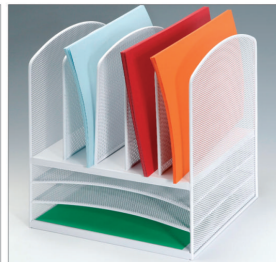

MODEL:HY60332
DESCRIPTION: W49D30H18
PACKING: 2PCS
MEASURE: W51D31.5H38

MODEL:HY60333
DESCRIPTION: W28.5D24H33.5
PACKING: 4PCS
MEASURE: W50D30H47