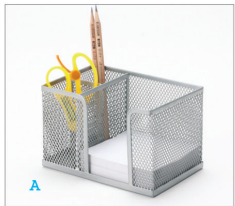

A/ Model:hy3721
Description:W11.2D12.2H11.2
Packing:12/72pcs
Measure:W58.5D30.5H59

B/ Model:hy2400
Description:W21.4D11.5H11
Packing:6/24pcs
Measure:W37D34H47.5

C/ Model:hy2401
Description:W20.5D15H10
Packing:6/24pcs
Measure:W47.5D42H50