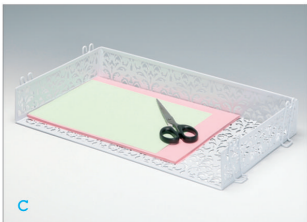

Here are three kinds of **patterns** to choose from.

A/ MODEL-ST029X
DESCRIPTION: W32D12.5H45.5
PACKING: 12PCS
MEASURE: W48D40.5H66

B/ MODEL-ST031F
DESCRIPTION: W32D9H29.5
PACKING: 4PCS
MEASURE: W34D38H31.5

C/ MODEL-ST019F
DESCRIPTION: W43D24.5H7.5
PACKING: 12PCS
MEASURE: W47.5D38.5H5

B/ MODEL-ST016F
DESCRIPTION: W14D33.5H27.5
PACKING: 3PCS
MEASURE: W43D35H29.5

C/ MODEL-ST018F
DESCRIPTION: W36.5D24.5H7.5
PACKING: 12PCS
MEASURE: W47.5D38.5H5

A/ MODEL-HY3002Q
DESCRIPTION: W7.4D25H31.5
PACKING: 6/24PCS
MEASURE: W51D49H55

B/ MODEL-HY1742322F
DESCRIPTION: W32D30H24.5
PACKING: 2PCS
MEASURE: W61D33H26

C/ MODEL-HY3574Q
DESCRIPTION: W27.5D34H8
PACKING: 24PCS
MEASURE: W79D36H65.5

A

A

A

B

B

B

C

C

C

MODEL-HY2012Q
DESCRIPTION: W35D25H5.5
PACKING: 24PCS
MEASURE: W38D27H37

The HONOR line of workspace products has the breadth and the right user-friendly focus to ensure that all your paperwork is organized and all your supplies are at your fingertips.

Metal Desk Accessories

A/ MODEL-HY3774Q
DESCRIPTION: W13D13H18.2
PACKING: 6/24PCS
MEASURE: W63D32H39

B/ MODEL-HY2179X
DESCRIPTION: W12D9.5H15.5
PACKING: 24PCS
MEASURE: W20D17H21

A/ MODEL-HY2179Q
DESCRIPTION: W12D10H13.5
PACKING: 24PCS
MEASURE: W28D26H15

B/ MODEL-HY2406F
DESCRIPTION: W13.5D12H16.5
PACKING: 24PCS
MEASURE: W28D26H15

A/ MODEL-HY2178Q
DESCRIPTION: W16.5D13.5H21
PACKING: 24PCS
MEASURE: W26D22.5H28

B/ MODEL-HY8100X
DESCRIPTION: W13.5D10.5H16
PACKING: 20PCS
MEASURE: W26.5D13H23

A

A

A

B

B

B