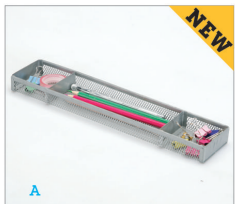

NEW

A/ Model:st023
Description:W10D10H12
Packing:6/48pcs
Measure:W42D31.5H50

B/ Model:hy268
Description:W11D11H10.5
Packing:24pcs
Measure:W61.5D39.9H38

C/ Model:hy3711
Description:W11.2D12.2H11.2
Packing:12/72pcs
Measure:W54D37H74

A/ Model:hy2399
Description:W10D14.3H10
Packing:12/48pcs
Measure:W38D32H67

B/ Model:hy3186
Description:W9.8D9.5H12.5
Packing:12/48pcs
Measure:W42D31H55.5

C/ Model:hy3737
Description:W7D21.3H10.8
Packing:12/48pcs
Measure:W47D35H47

A/ Model:st020
Description:W14.5D13H13
Packing:4/24pcs
Measure:W56D31.5H47.5

B/ Model:hy2174
Description:W15.5D13H13.2
Packing:6/48pcs
Measure:W66D46H37.5

C/ Model:hy63336
Description:W20D10H5.5
Packing:12/48pcs
Measure:W44D30H25.5

NEW

NEW

NEW

Model:hy348
Description:W22D14H12.7
Packing:24pcs
Measure:W53D40H46.5

Model:hy266
Description:W25.5D17.5H11
Packing:24pcs
Measure:W53D36.5H50

Model:hy2703
Description:W30.5D11.6H16
Packing:12pcs
Measure:W55D32H37

NEW

Model:ST033
Description:W21D15H9.5
Packing:6pcs
Measure:W51D35H33.5

NEW

Model:HY6908
Description:W20.5D8H16
Packing:6/48pcs
Measure:W56D36H44.5

Metal Desk Accessories

Organizer

Organizer

A/ Model:hy63318
Description:W15.3D10.3H10
Packing:24pcs
Measure:W36.5D34H33

B/ Model:hy69058
Description:W20D10H10
Packing:6/24pcs
Measure:W44.5D33.5H32

A/ Model:hy3721
Description:W11.2D12.2H11.2
Packing:12/72pcs
Measure:W58.5D30.5H59

B/ Model:hy2400
Description:W21.4D11.5H11
Packing:6/24pcs
Measure:W37D34H47.5

C/ Model:hy2401
Description:W20.5D15H10
Packing:6/24pcs
Measure:W47.5D42H50

NEW

NEW