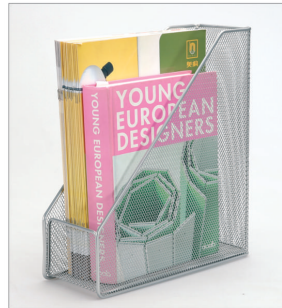

Model:hy3200
Description:W10D26.5H30
Packing:24pcs
Measure:W66D42H66