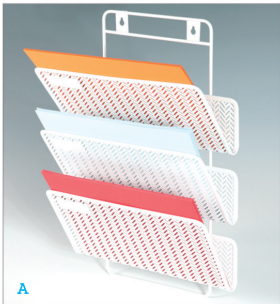

Here are three kinds of **patterns** to choose from.

A/ MODEL-ST029X
DESCRIPTION: W32D12.5H45.5
PACKING: 12PCS
MEASURE: W48D40.5H66

B/ MODEL-ST031F
DESCRIPTION: W32D9H29.5
PACKING: 4PCS
MEASURE: W34D38H31.5

C/ MODEL-ST019F
DESCRIPTION: W43D24.5H7.5
PACKING: 12PCS
MEASURE: W47.5D38.5H5

B/ MODEL-ST016F
DESCRIPTION: W14D33.5H27.5
PACKING: 3PCS
MEASURE: W43D35H29.5

C/ MODEL-ST018F
DESCRIPTION: W36.5D24.5H7.5
PACKING: 12PCS
MEASURE: W47.5D38.5H5

A/ MODEL-HY3002Q
DESCRIPTION: W7.4D25H31.5
PACKING: 6/24PCS
MEASURE: W51D49H55

B/ MODEL-HY1742322F
DESCRIPTION: W32D30H24.5
PACKING: 2PCS
MEASURE: W61D33H26

C/ MODEL-HY3574Q
DESCRIPTION: W27.5D34H8
PACKING: 24PCS
MEASURE: W79D36H65.5

A