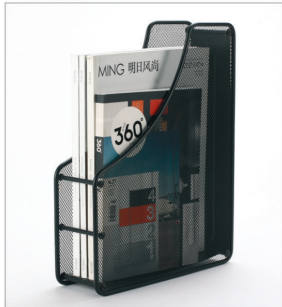

Magazine Holder

The HONOR line of workspace products has the breadth and the right user-friendly focus to ensure that all your paperwork is organized and all your supplies are at your fingertips.