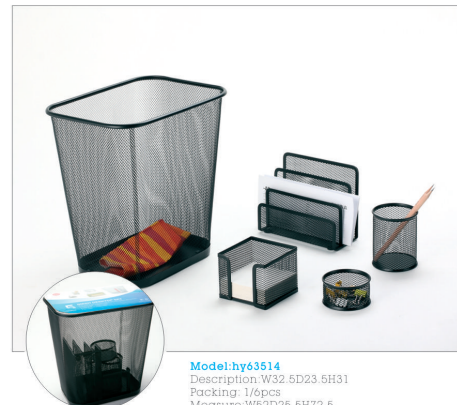

Model:hy63514
Description:W32.5D23.5H31
Packing: 1/6pcs
Measure:W52D25.5H72.5