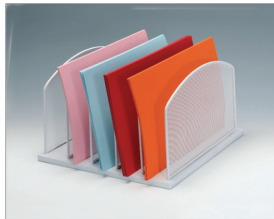

Metal Desk Accessories

Organizer

File Rack

When working, you may need a set of high-quality desktop office products, a set of products with graceful appearance and powerful functions that can be integrated into your home and office perfectly. With its unique individual design and environment-protective and humanistic material, metal reticulate stationery of HONOR brand builds comfortable and free space for you to work.