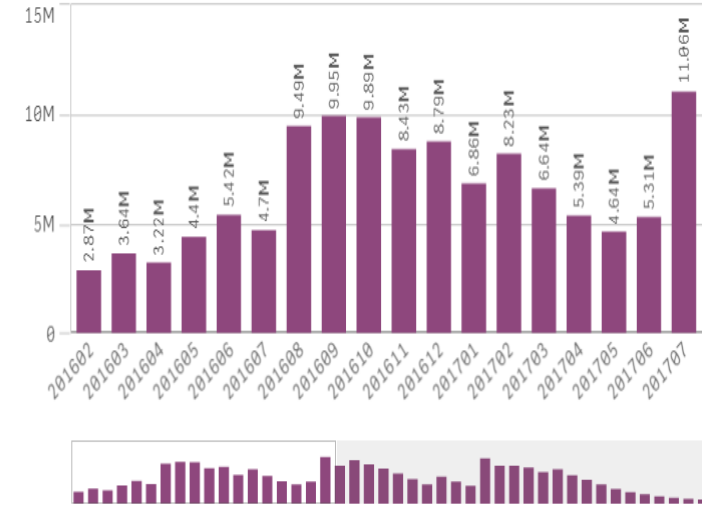

Sales Analysis

Executive Dashborad

* The data set contains negative or zero values that cannot be s...

* The data set contains negative or zero values that cannot be shown in thi...

ITEM

Image

3372154
[3372154]ESCALERA
HANDYBUDDY MULTIUS
ALUM

3480167 [3480167]GATO
HIDRAULICO 2T