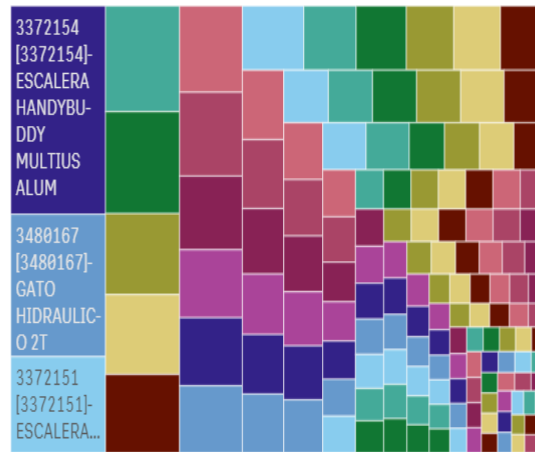

Qlick Sales Analysis

Sales Analysis

Executive Dashborad

Sales by Item *

Sales by Period

* The data set contains negative or zero values that cannot be s...

* The data set contains negative or zero values that cannot be shown in thi...