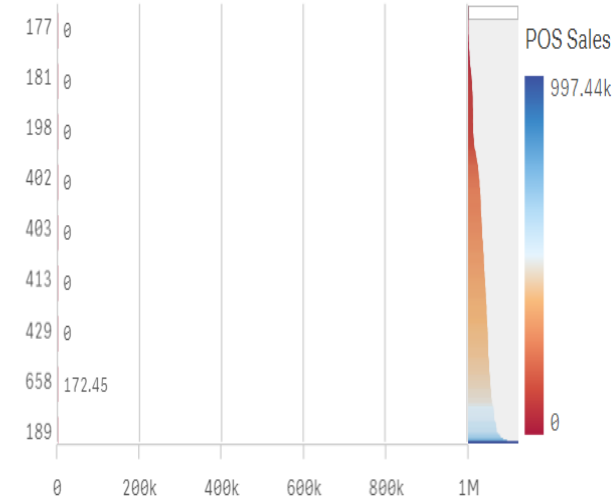

Sales by Store (Worst)