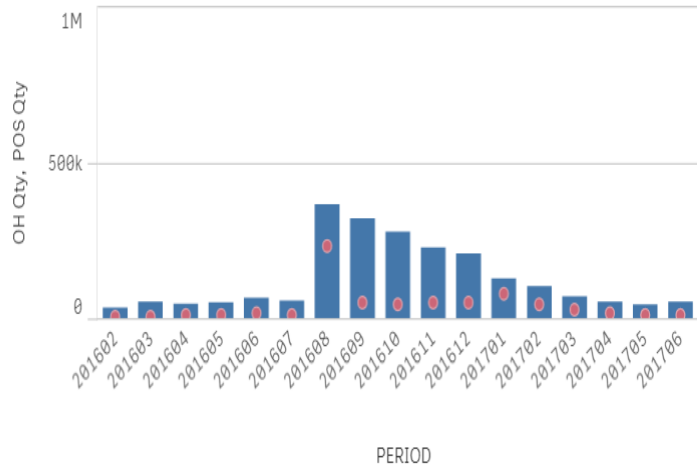

ITEM

Image

3372154
[3372154]ESCALERA
HANDYBUDDY MULTIUS
ALUM

3480167 [3480167]GATO
HIDRAULICO 2T

OH Qty, Sales Qty