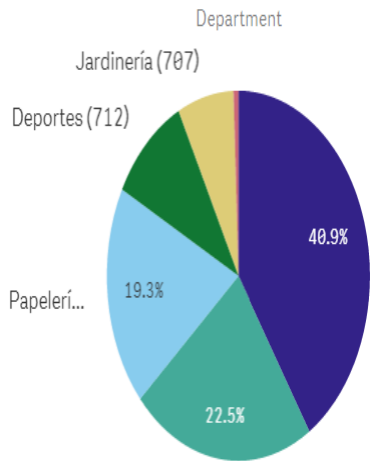

Qlick Sales Analysis

Sales Analysis

Executive Dashborad

Sales by Item *

Sales by Period

* The data set contains negative or zero values that cannot be s...

* The data set contains negative or zero values that cannot be shown in thi...