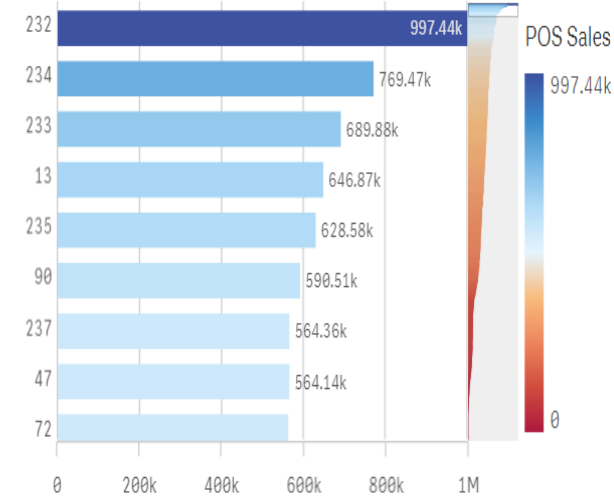

3372151 [3372151]ESCALERA
HANDYBUDDY 2 ESC COLOR

3417370 [3417370]MANGUERA
50 FT CON PISTOLA DE AGUA

3386653 [3386653]SET DE 4
TAPETES COLOR NEGRO

Sales by Item (Best)

Sales by Store (Best)

Sales by Item (Worst)