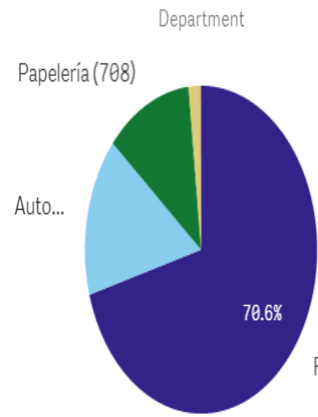

Sales by Store (Worst)

Sales Analysis

Inventory by Last Period

Last Period

201909

ITEM

Image

3401637 [3401637]ESTANTE HONG KONG 70X30CM MODELO