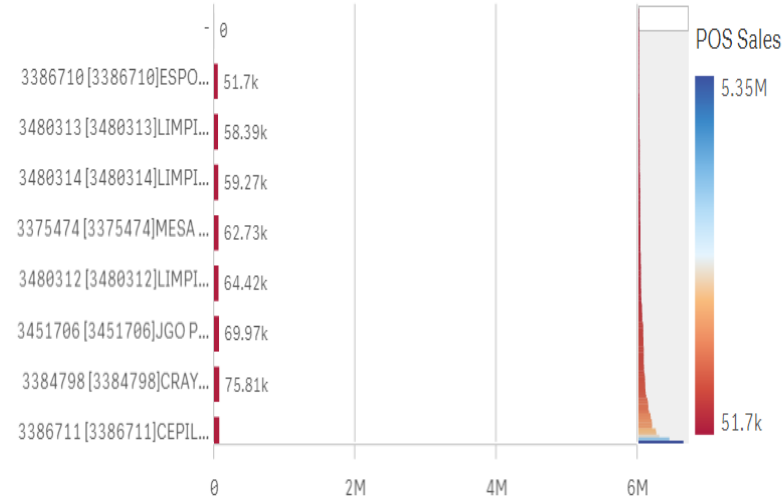

3372151 [3372151]ESCALERA
HANDYBUDDY 2 ESC COLOR

3417370 [3417370]MANGUERA
50 FT CON PISTOLA DE AGUA

3386653 [3386653]SET DE 4
TAPETES COLOR NEGRO

Sales by Item (Best)

Sales by Store (Best)

Sales by Item (Worst)