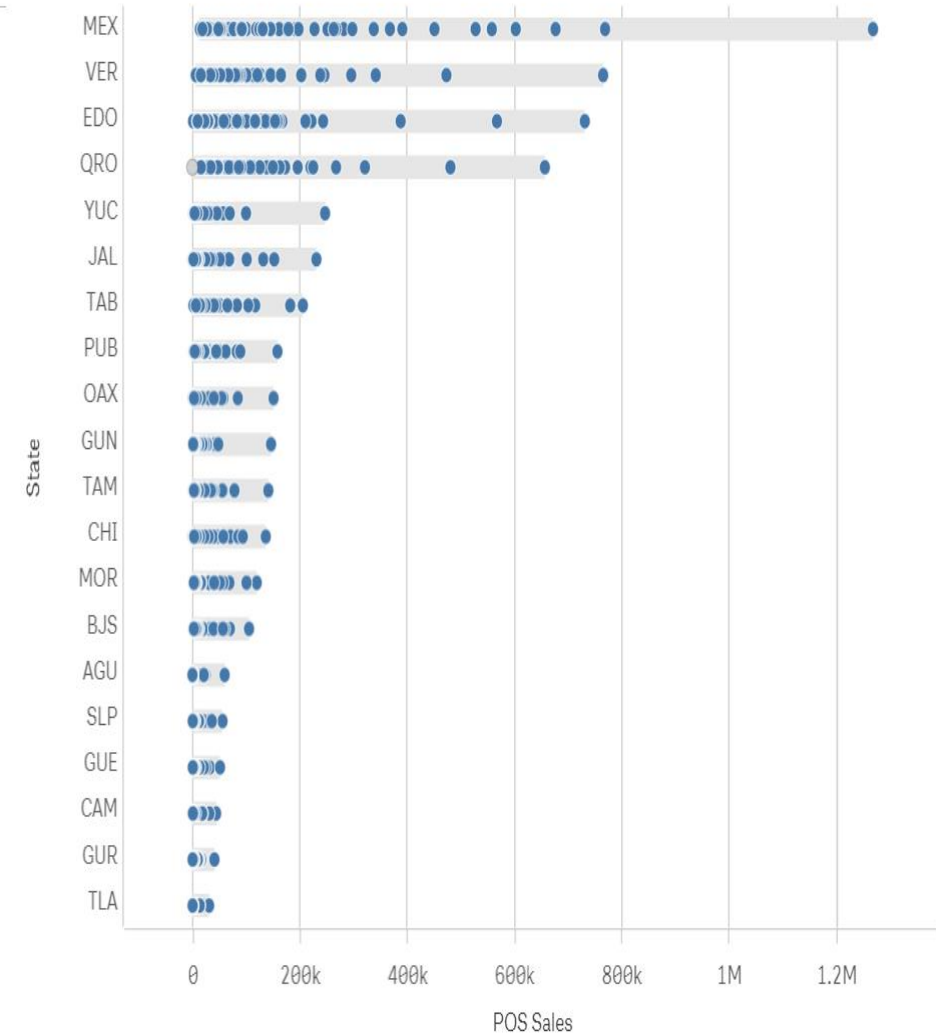

Inventory by Item (Worst)

Inventory by Store (Worst)

Sales Analysis

By State

OH Qty and POS Sales by City

Overview of POS Sales by State and ITEM

Sales Analysis

Reorder