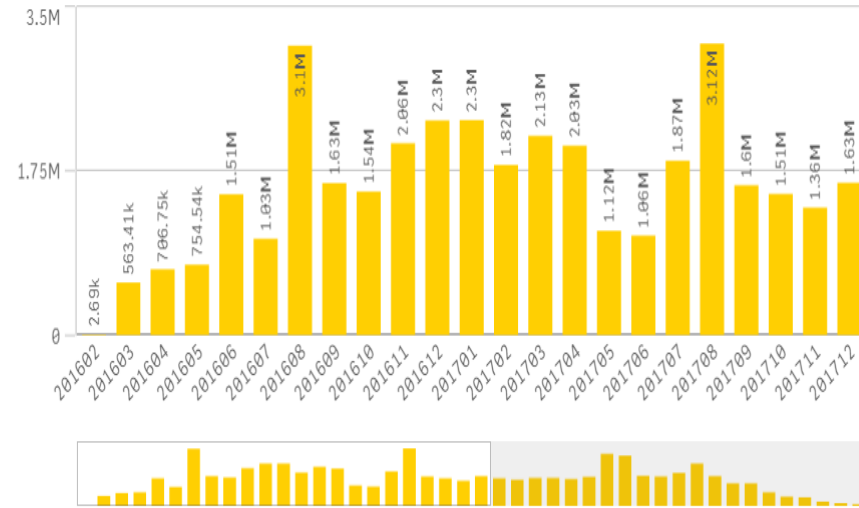

Qlick Sales Analysis

Sales Analysis

Executive Dashborad

Sales by Item *

Sales by Period

* The data set contains negative or zero values that cannot be s...

* The data set contains negative or zero values that cannot be shown in thi...