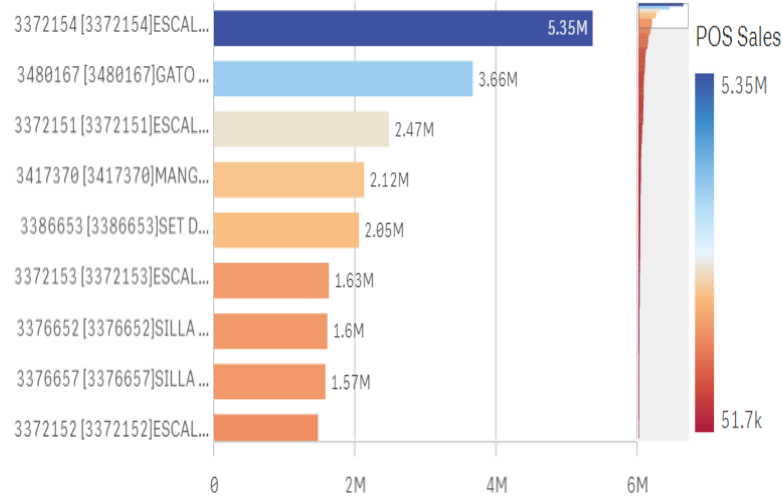

3372151 [3372151]ESCALERA
HANDYBUDDY 2 ESC COLOR

3417370 [3417370]MANGUERA
50 FT CON PISTOLA DE AGUA

3386653 [3386653]SET DE 4
TAPETES COLOR NEGRO

Sales by Item (Best)

Sales by Store (Best)

Sales by Item (Worst)