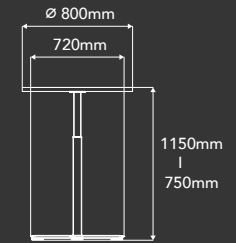

GO-O Pneumatic X-Base Side Table