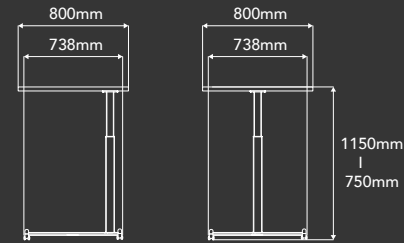

GO-H Pneumatic H-Base Side Table