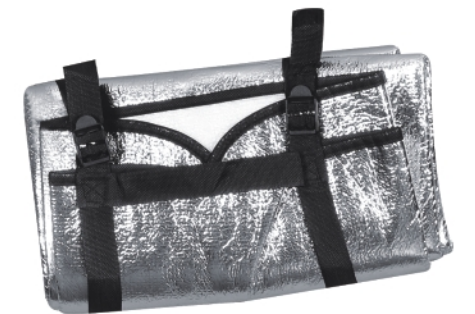

LX-D018

Specification:
Material: Mesh/PVC/PP paper
Size: 40X45cm/
Packing: 50pair/ctn
Carton size: 53X31X50cm (for size 40x45cm)
N/G W: 24KG / 25KG

LX-N001

Specification: snow sunshade
Material: Nylon/PE bubble/EPE foam
Size: 200X70cm