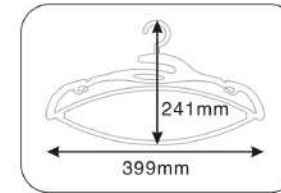

Plane dimension