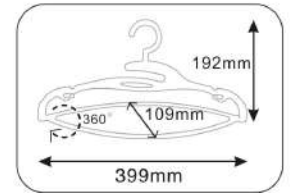

3D dimension