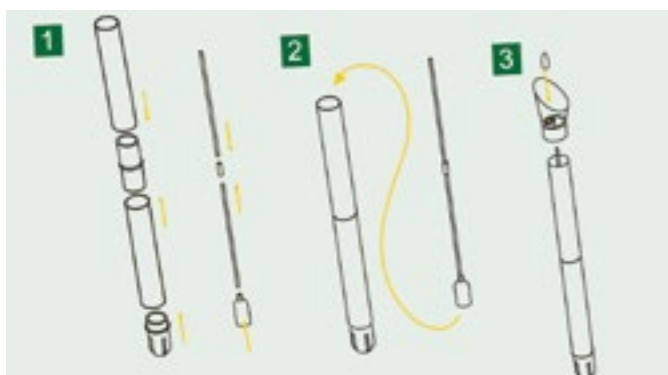

POT	AUTOMATIC WATERING SYSTEM
11AB30 30.8X26.3 cm	T218 21.8X20.4X5 cm
Configure right waterproof board to flowerpot with corresponding size	

1. Fix inlet pipe & floater.
2. Put floater into the inlet pipe.
3. Inlet pipe covered by funnel, and floater with red tip finally.
4. Fix complete inlet pipe & absorbent wool in partition, then fall into the pot.

POT HANGER

The pot hanger is designed to catch the lip of the pot and the pot rests on the large angle. This means there is very little pressure on the screw. It will not pull out! Now with the Pot Hanger, you can hang your plants anywhere.