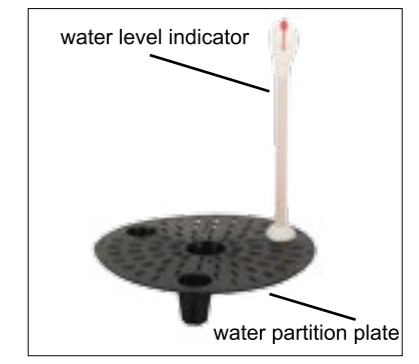

S-OB81

Pot	Watering System	Saucer
S-OB81A 81X61 cm		09-2
S-OB81B 56X46 cm		09-3
S-OB81C 40.6X33 cm	B338	09-4

SILKING AND SCULPTURE SERIES POT INDEX

S-BLS

Pot	Watering System	Saucer
S-BLS30 30X23 cm	B206	09-5
S-BLS40 40X31cm	B323	09-4
S-BLS50 50X38 cm	B362	09-3
S-BLS60 60X46 cm	A436	09-2
S-BLS80 80X60 cm		09-1
S-BLS100 100X78.5 cm		13-1

SILKING AND SCULPTURE SERIES POT INDEX

10FZ110

Pot
10FZ110 110X76 cm

10EZ80

Pot
10EZ80 80X71 cm

10GZ60

Pot

10GZ60 60X50 cm