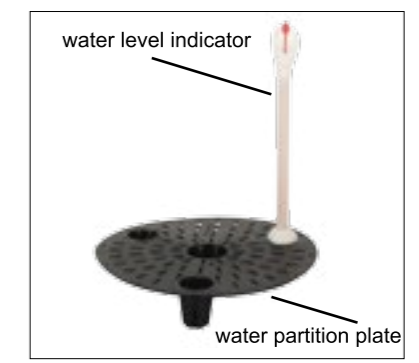

SILKING AND SCULPTURE SERIES POT INDEX

S-OT

Pot	Watering System	Saucer
S-OT15 15X13 cm		09-15
S-OT18 18X15 cm		09-15
S-OT20 20X17 cm		09-19
S-OT25 25.4X21.6 cm	A173	09-19
S-OT30 30.5X26 cm	B206	09-6
S-OT35 35.5X30.3 cm	B259	09-5
S-OT41 41X35 cm	B288	09-4
S-OT46 45.5X40.5 cm	B338	09-3
S-OT55 55X50 cm	A418	09-3
S-OT65 65X56 cm		09-2
S-12OT80 80X65 cm		
S-12OT100 100X80 cm