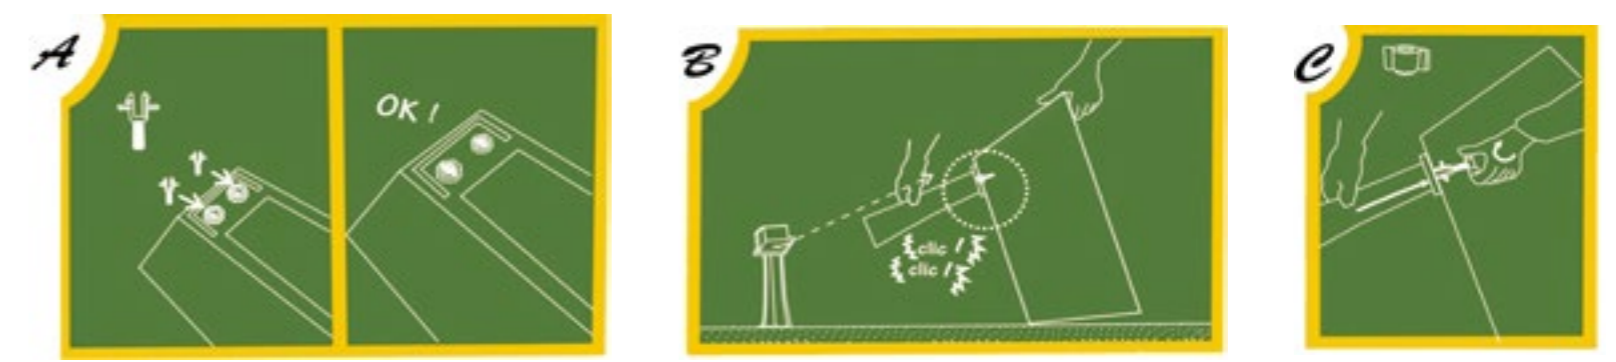

FUNCTIONAL ADVANTAGES

1. Leaky potwater leakage flowerpot
2. Solid durable Beautiful and generous The pot has a unique design
3. Installation is simple
4. Decorative courtyard environment

PLAIN POT INDEX