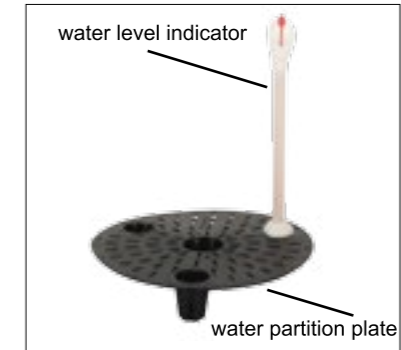

SILKING AND SCULPTURE SERIES POT INDEX

S-13V

Pot	Watering System	Saucer
S-13V20 20X20 cm	A173	09-15
S-13V30 30X30 cm	B238	09-5
S-13V40 40X40 cm	B323	09-4