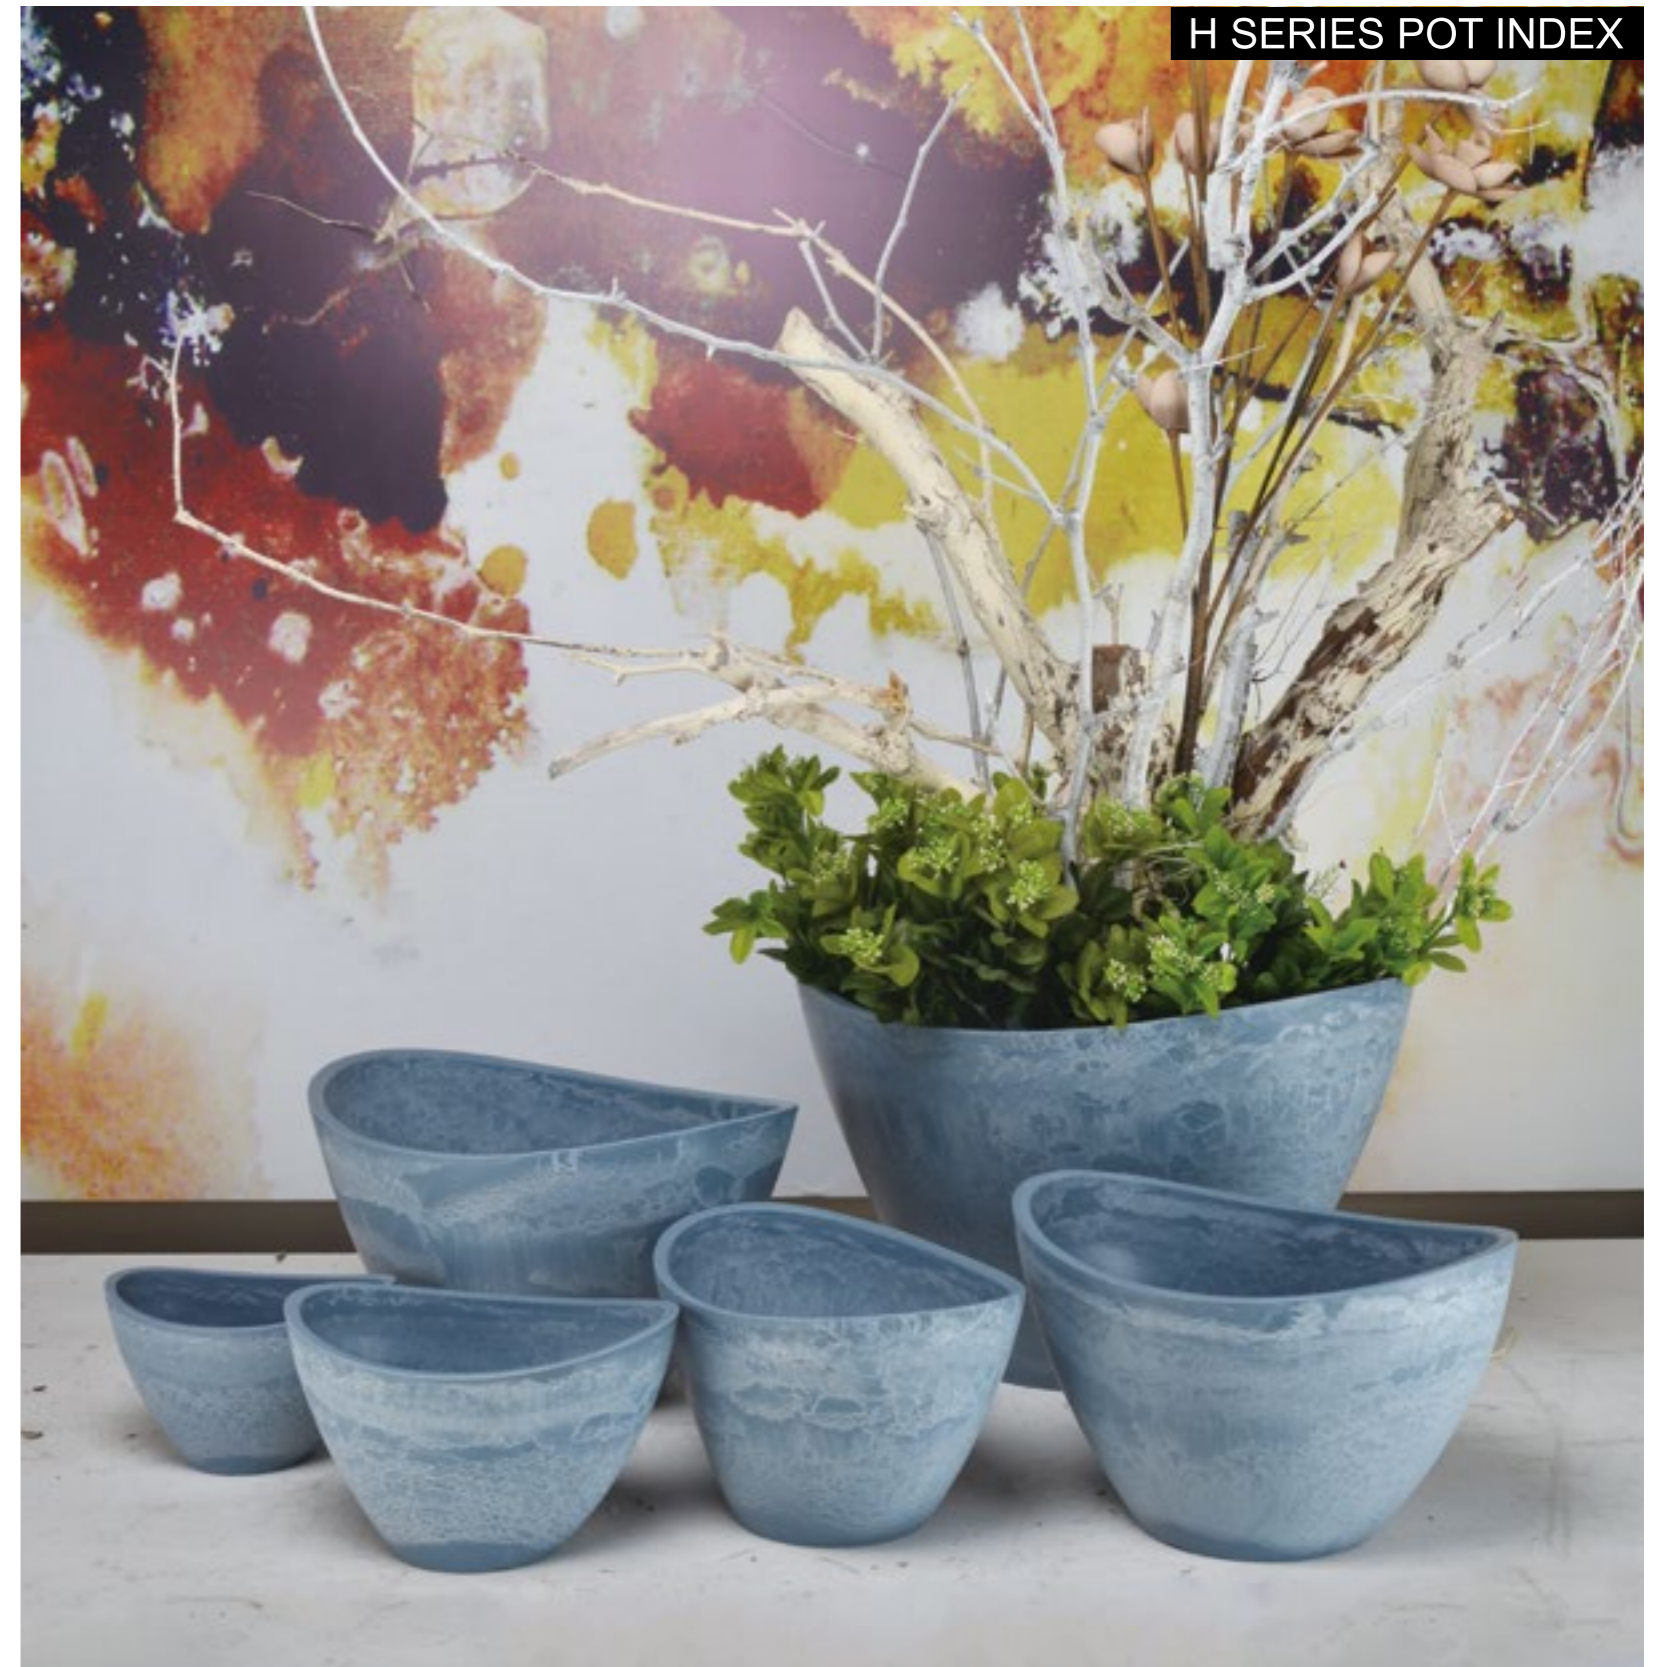

H SERIES POT INDEX

H-09YB

Pot	Saucer
H-09YB13 13X9X8.5 cm	09-11
H-09YB15 15X11X10 cm	09-11
H-09YB20 20X15X12 cm	YB-17
H-09YB25 25X18X15 cm	YB-21
H-09YB30 30.5X20.2X17 cm	YB-24
H-09YB35 35X25X20 cm	YB-26
H-09UB41 41X30X23 cm	YB-30
H-09YB50 50X36X28 cm	YB-33
H-09YB58 58X41.6X33 cm	YB-37