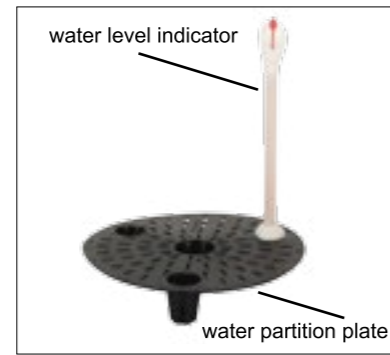

S-HM

Pot	Watering System	Saucer
S-HM28 28X33 cm	B206	09-5
S-HM35 35X29 cm	B259	09-4
S-HM45 45X37 cm	B338	09-4
S-HM55 55X45 cm	A436	09-3

CC

Pot	Saucer
CC23 23.8X23.8X22.5 cm	10F1

S-CR

Pot	Watering System	Saucer
S-CR23 23.5X23 cm	A173	09-19
S-CR26 26.2X25 cm	B188	09-19
S-CR30 30X28 cm	B206	09-6