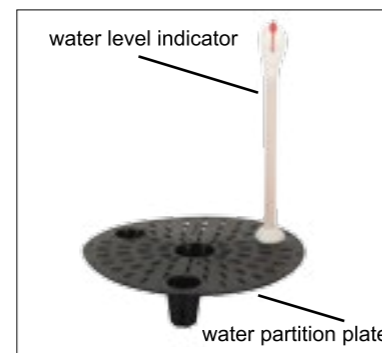

S-10TB

Pot	Saucer
S-10TB20 20X8 cm	09-7
S-10TB25 25.4X10 cm	09-6
S-10TB30 30.5X12 cm	09-5

SILKING AND SCULPTURE SERIES POT INDEX

YS

Pot	Watering System	Saucer
YS35 35X30 cm	B288	09-4
YS45 45X35 cm	B362	09-3

S-YG

Pot	Watering System	Saucer
S-YG25 25.4X20.5 cm	B173	09-19
S-YG30 30.5X24.4 cm	B206	09-5
S-YG38 38X30.5 cm	B259	09-4
S-YG56 56X43 cm		09-3

SILKING AND SCULPTURE SERIES POT INDEX

S-YG

Pot

S-YG73 73X57.5 cm	09-2
S-YG95 95X78 cm	13-2

SILKING AND SCULPTURE SERIES POT INDEX

YX

Pot	Watering System	Saucer
YX13 13.5X15.7 cm		09-11
YX16 16.4X18.9 cm		09-15
YX17 16.6X12.6 cm		09-15
YX15 15.5X19 cm		09-11
YX20 20.5X25 cm		09-7
YX25 25.5X32.5 cm	B188	09-19
YX29 29X36 cm	B206	09-6
YX39 39X46 cm	B312	09-4
YX49 49X56 cm	A404	09-3
YX65 65X76 cm		09-2
YX68 67.7X76.2 cm		09-2