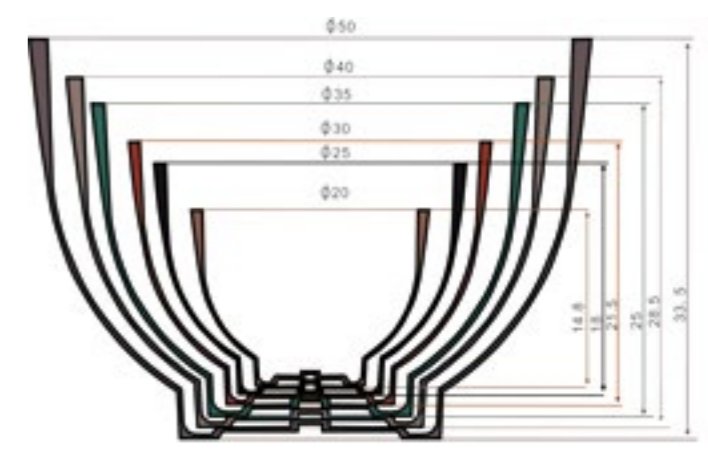

SILKING AND SCULPTURE SERIES POT INDEX

S-15D	
Pot	Watering System
S-15D8 7.7X6.5 cm	
S-15D12 12.5X10 cm	
S-15D15 15.4X12 cm	
S-15D18 18.5X14.5 cm	
S-15D22 22X17.5 cm	
S-15D24 24.3X19.5 cm	
S-15D28 28.1X22.5 cm	
S-15D30 30.3X24.5 cm	

S-15B	
Pot	Watering System
S-15B20 20X14.8 cm	
S-15B25 25X18 cm	B206
S-15B30 30X21.5 cm	B223
S-15B35 35X25 cm	B259
S-15B40 40X28.5 cm	B312
S-15B50 50X33.5 cm	A404