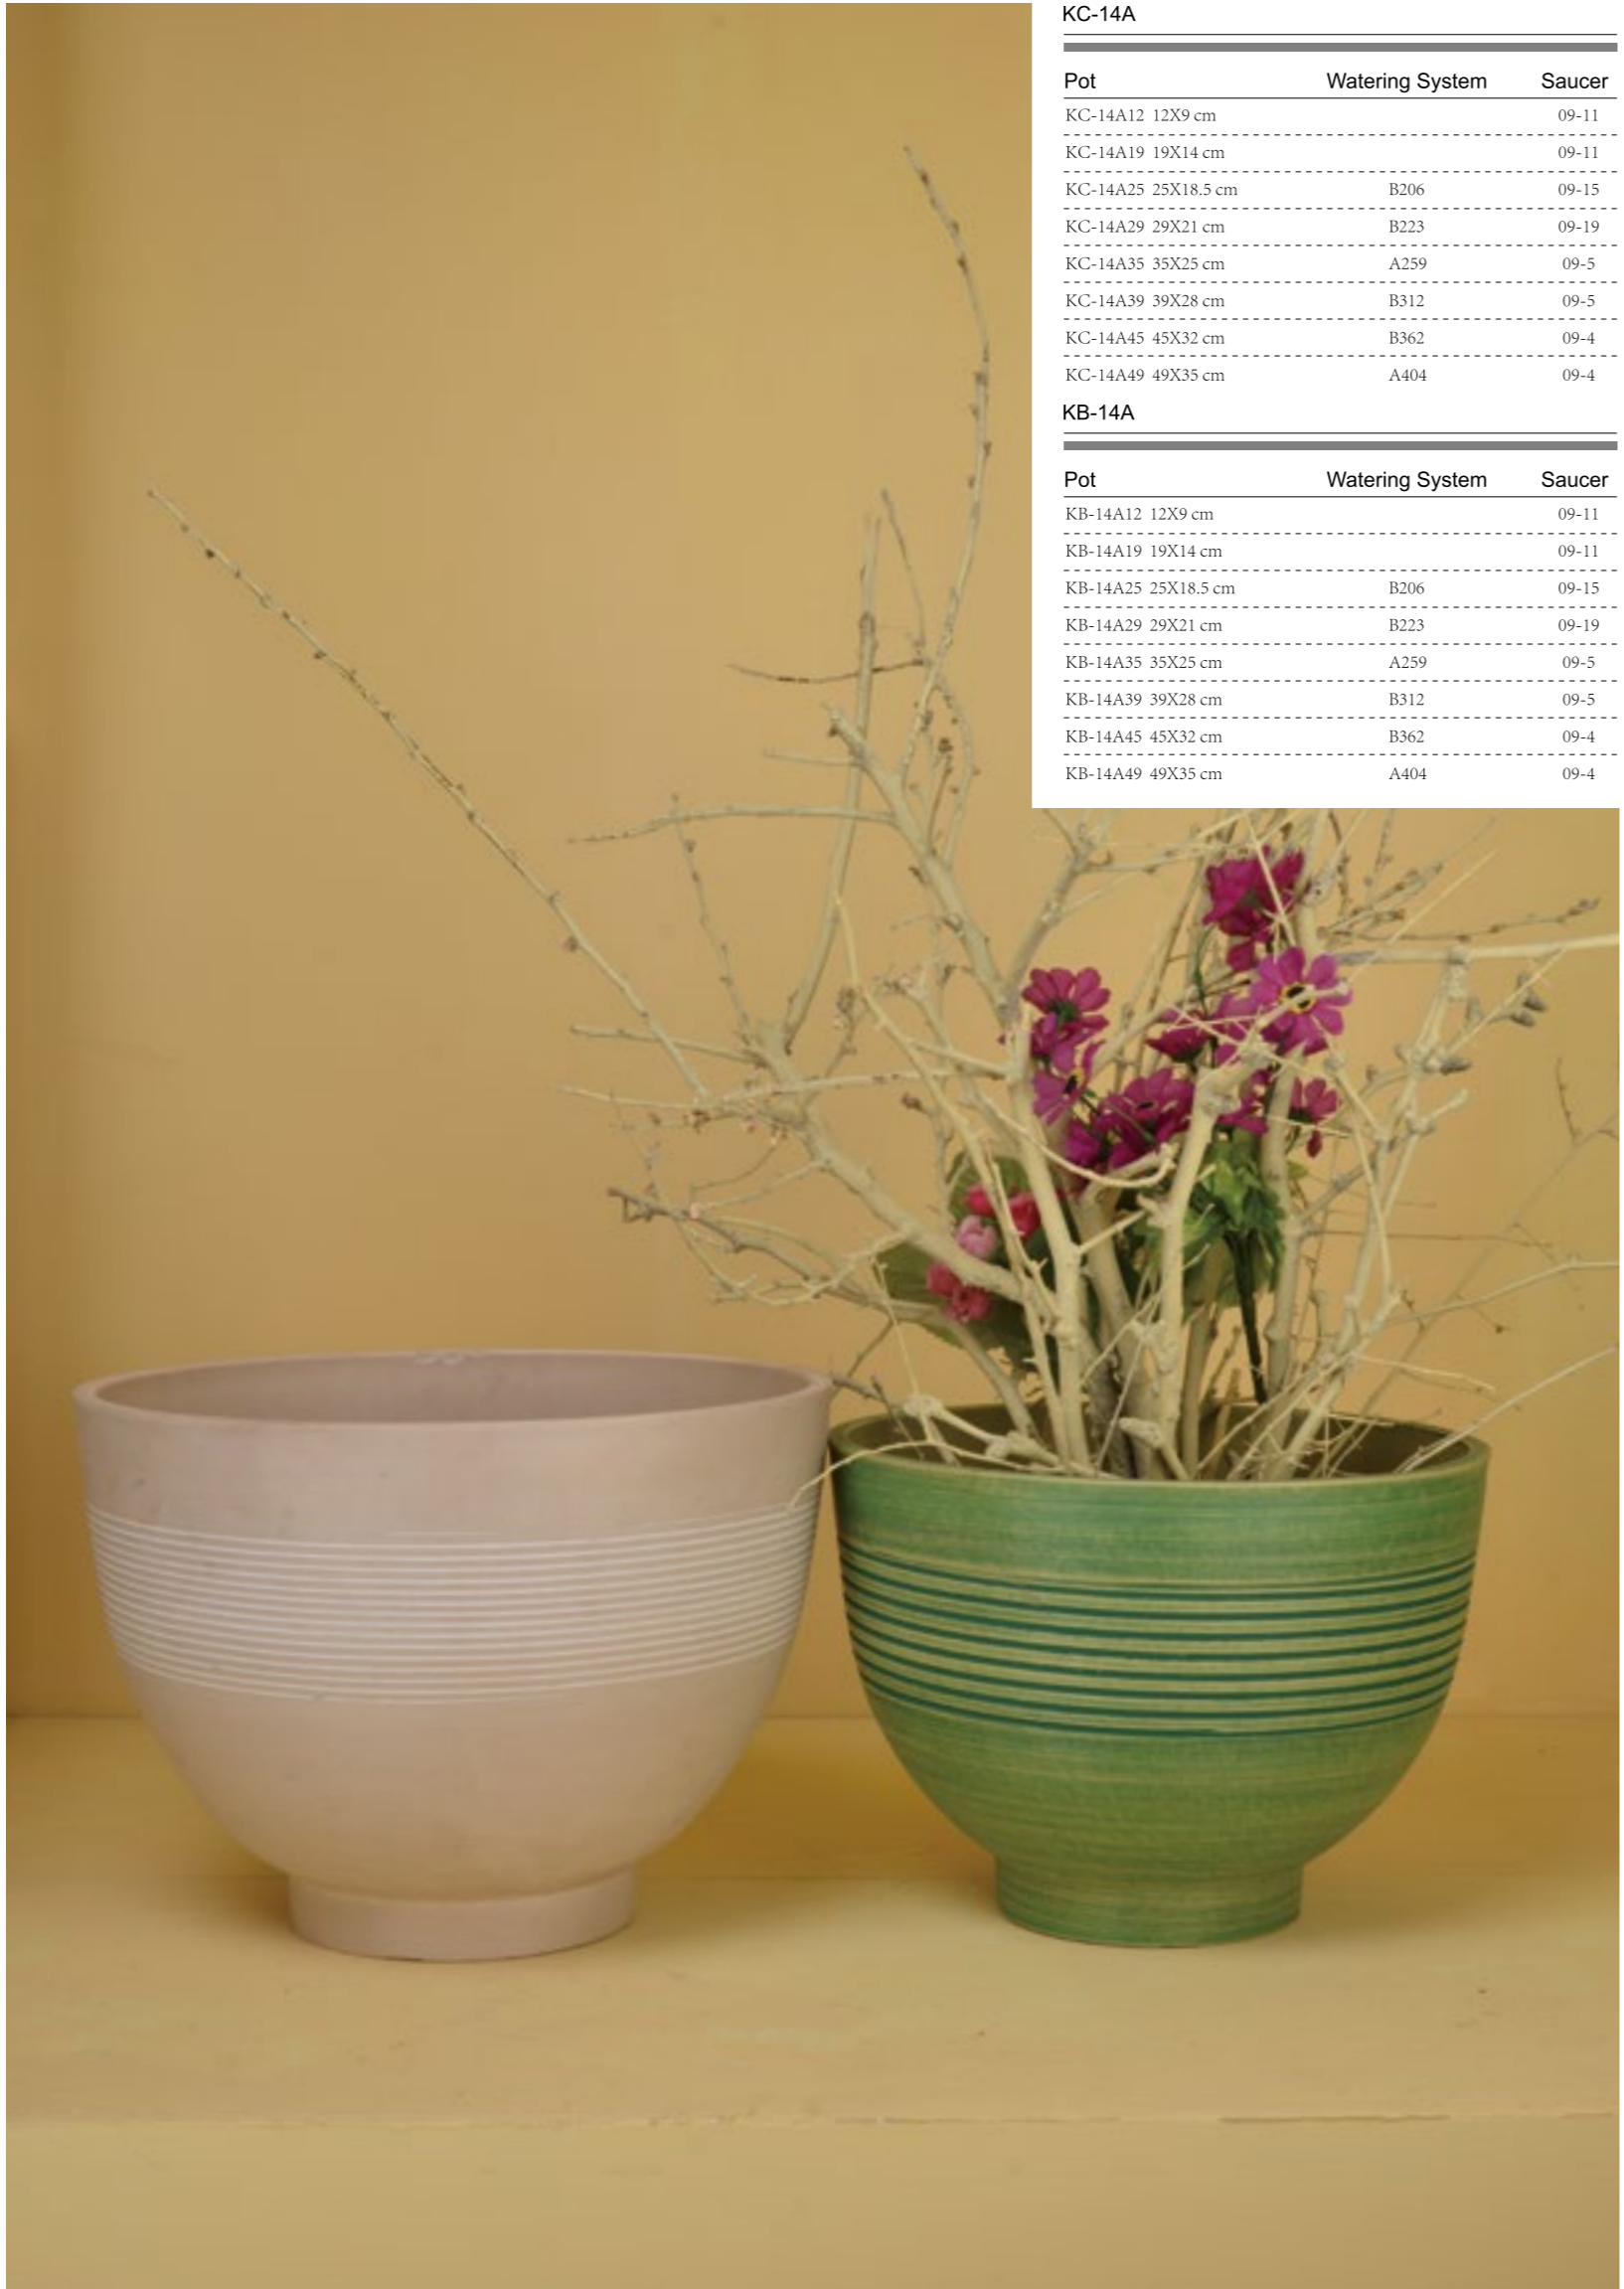

KC-14A

Pot	Watering System	Saucer
KC-14A12 12X9 cm		09-11
KC-14A19 19X14 cm		09-11
KC-14A25 25X18.5 cm	B206	09-15
KC-14A29 29X21 cm	B223	09-19
KC-14A35 35X25 cm	A259	09-5
KC-14A39 39X28 cm	B312	09-5
KC-14A45 45X32 cm	B362	09-4
KC-14A49 49X35 cm	A404	09-4

KB-14A

Pot	Watering System	Saucer
KB-14A12 12X9 cm		09-11
KB-14A19 19X14 cm		09-11
KB-14A25 25X18.5 cm	B206	09-15
KB-14A29 29X21 cm	B223	09-19
KB-14A35 35X25 cm	A259	09-5
KB-14A39 39X28 cm	B312	09-5
KB-14A45 45X32 cm	B362	09-4
KB-14A49 49X35 cm	A404	09-4

KA, KB AND KC SERIES POT INDEX